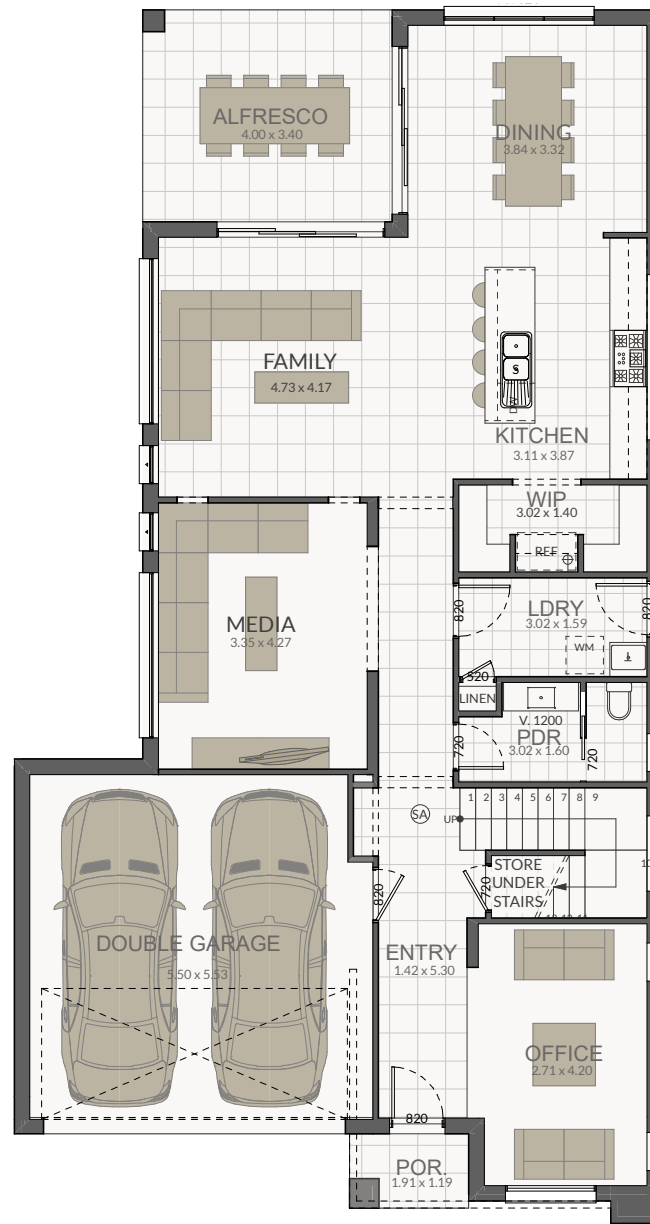

AREAS	
GROUND FLOOR	118.62
FIRST FLOOR	146.62
GARAGE	33.07
PORCH	2.28
ALFRESCO	14.42
	315.01 m²

KAPLAN

ARISTO 34