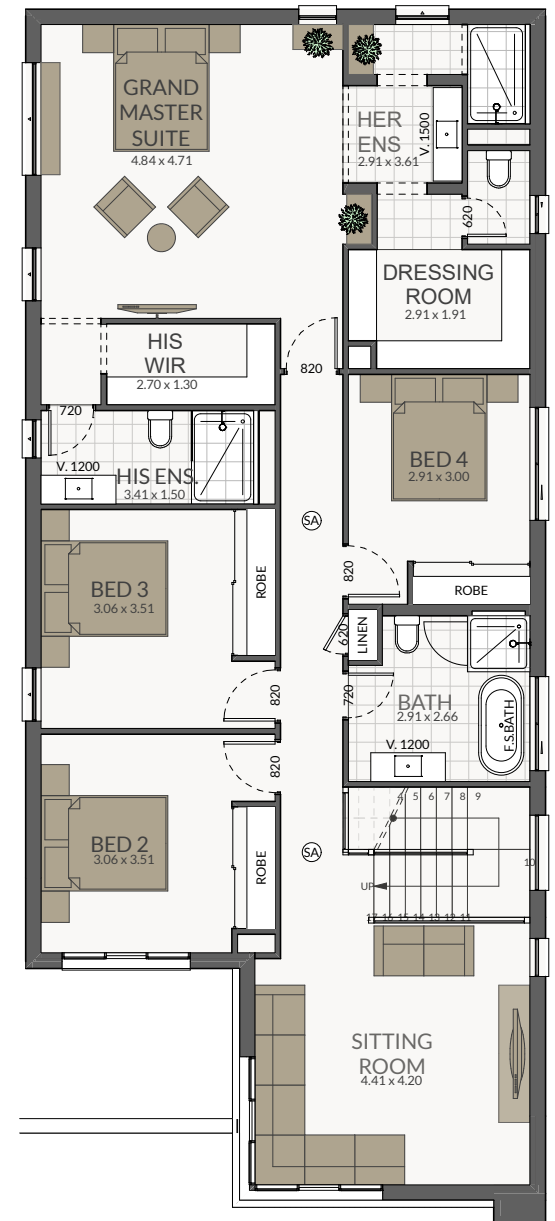

AREAS	
GROUND FLOOR	118.62
FIRST FLOOR	146.62
GARAGE	33.07
PORCH	2.28
ALFRESCO	14.42
	315.01 m²

KAPLAN

ARISTO 34