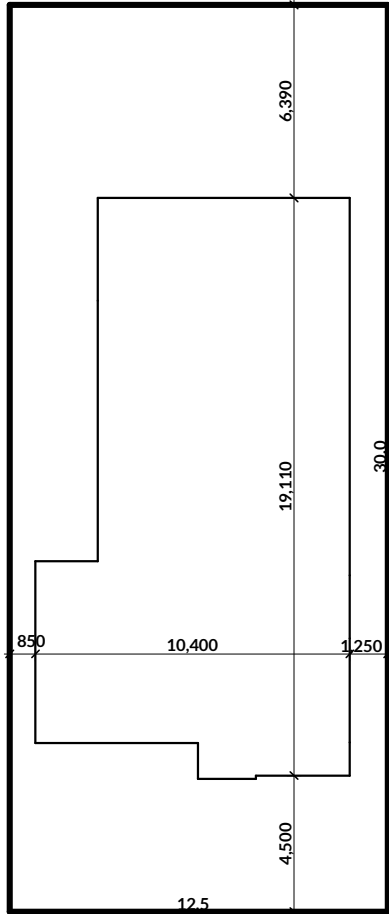

AREAS	
GROUND FLOOR	118.62
FIRST FLOOR	146.62
GARAGE	33.07
PORCH	2.28
ALFRESCO	14.42
	315.01 m²

KAPLAN

ARISTO 34