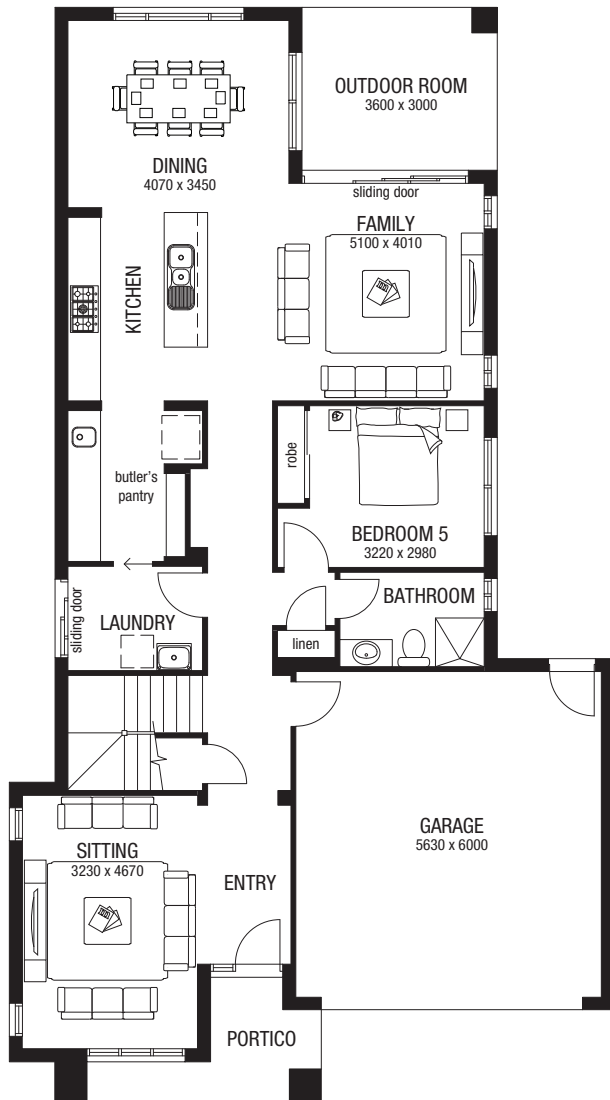

\$485,735

Home Price

\$530,000

Land Price

\$1,015,735

Home & Land Package

bed	bath	car
5	3	2

Inclusions

- Fujitsu ducted air-conditioning
- Landscaping including:
 - Kikuyu turf to front (including nature strip), rear and sides
 - (1No.) native tree
 - Up to 20m² of garden soil, pine mulch and 150mm-300mm native plants
- Wall mounted clothesline
- Brick letterbox with metal insert, painted render finish and house number
- 1800mm high treated pine lapped and capped fencing
- (1No.) 1800mm high x 900mm wide treated pine lapped and capped gate to side of home
- Chemical application to termaguard reticulation system
- Colour-on driveway with natural grey crossover
- Flyscreens and roller blinds to windows
- Upgrades to meet developers requirements
- Masonry fencing along secondary

\$383,272

Home Price

\$455,000

Land Price

\$838,272

Home & Land Package

bed	bath	car
4	2	2

Inclusions