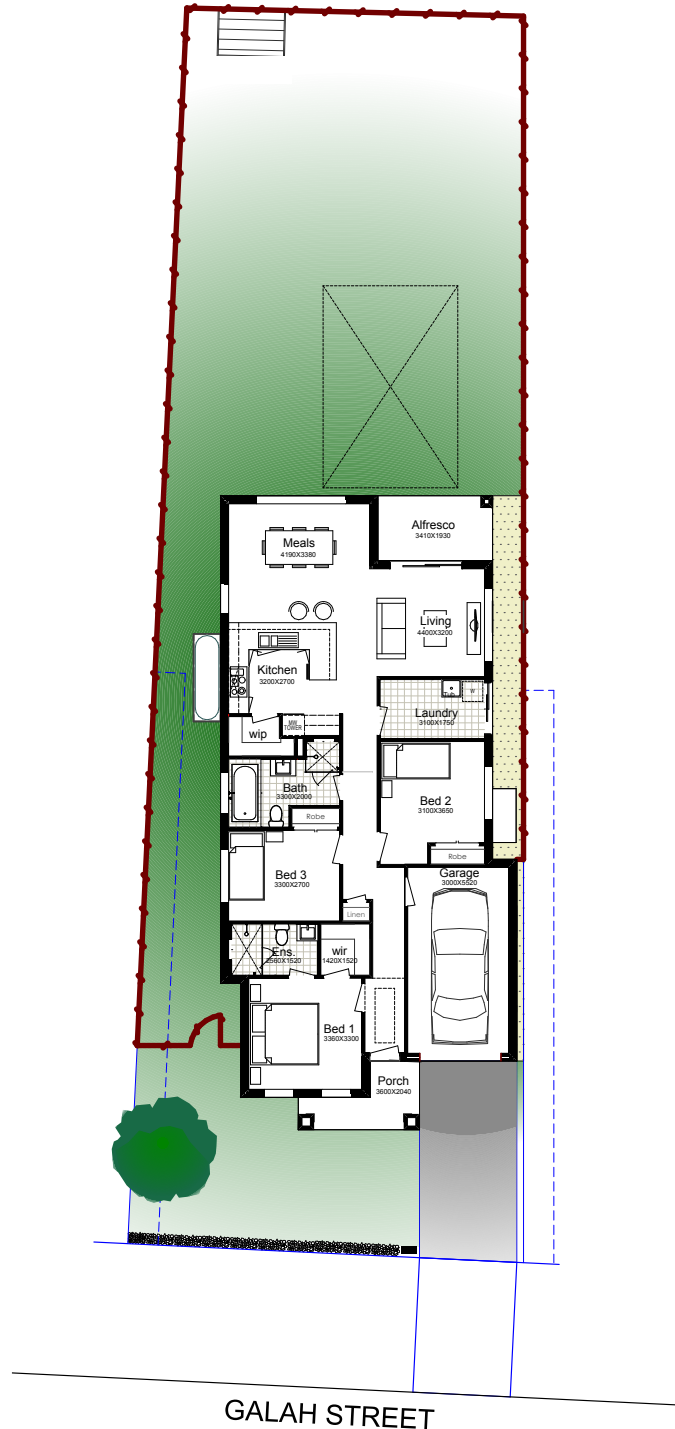

Lot 6233

Lot size: 402.3m²

Sierra 16

\$300,000

Home Price

\$495,000

Land Price

\$795,000

Home & Land Package

bed	bath	car
3	2	1

Inclusions

- 2.0kW Solar System
- Ducted Air Conditioning
- 2450mm High Ceilings
- “Everyday Life” Brick Range
- Colorbond Roofing
- Hume Entry Door
- 90mm Frames
- Caesarstone Benchtops
- Caesarstone Vanities
- Tiled Splashback to Kitchen
- Double Bowl Drop Sink to Kitchen
- Westinghouse Appliances
- Quality Assurance Program
- 5 Star Customer Service
- Fixed BASIX and Site Costs
- Cold Water Point
- Driveway and Landscaping Included

\$441,290

Home Price

\$540,000

Land Price

\$981,290

Home & Land Package

bed	bath	car
4	2.5	2

Inclusions