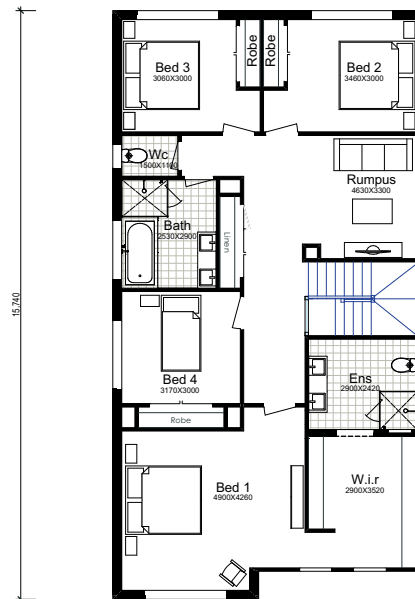

\$422,000

Home Price

\$540,000

Land Price

\$962,000

Home & Land Package

bed	bath	car
4	2.5	2

Inclusions

- 2.0kW Solar System
- Ducted Air Conditioning
- 2450mm High Ceilings
- “Everyday Life” Brick Range
- Colorbond Roofing
- Hume Entry Door
- 90mm Frames
- Caesarstone Benchtops
- Caesarstone Vanities
- Tiled Splashback to Kitchen
- Double Bowl Drop Sink to Kitchen
- Westinghouse Appliances
- Quality Assurance Program
- 5 Star Customer Service
- Fixed BASIX and Site Costs
- Cold Water Point
- Driveway and Landscaping Included

Lot 6233 Lot size: 402.3m²

Sierra 16

\$298,000

Home Price

\$495,000

Land Price

\$793,000

Home & Land Package