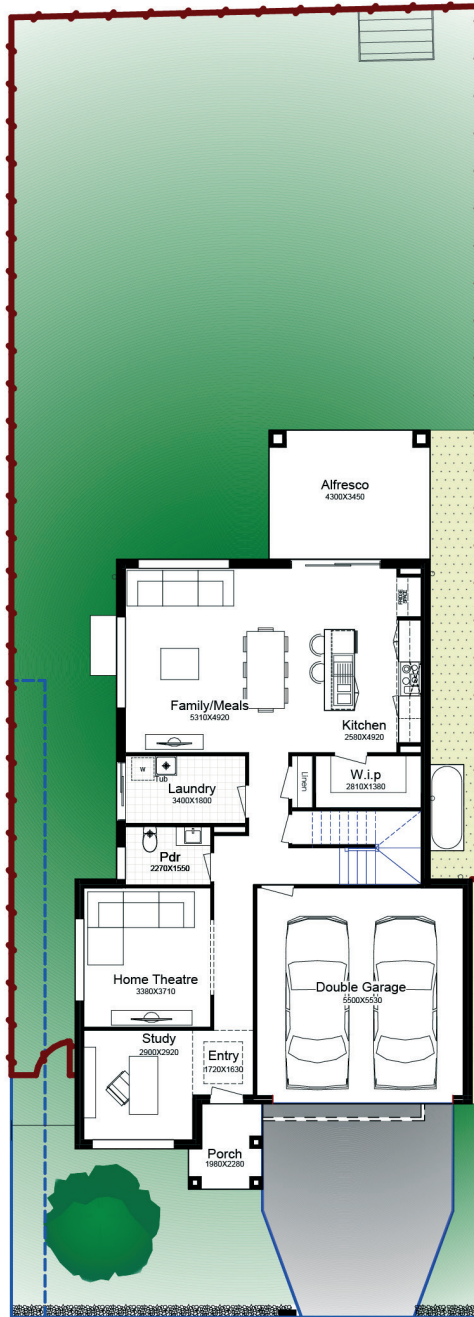

\$422,000

Home Price

\$540,000

Land Price

\$962,000

Home & Land Package

bed	bath	car
4	2.5	2

Inclusions

- 2.0kW Solar System
- Ducted Air Conditioning
- 2450mm High Ceilings
- “Everyday Life” Brick Range
- Colorbond Roofing
- Hume Entry Door
- 90mm Frames
- Caesarstone Benchtops
- Caesarstone Vanities
- Tiled Splashback to Kitchen
- Double Bowl Drop Sink to Kitchen
- Westinghouse Appliances
- Quality Assurance Program
- 5 Star Customer Service
- Fixed BASIX and Site Costs
- Cold Water Point
- Driveway and Landscaping Included

Lot 6233 Lot size: 402.3m²

Sierra 16

\$298,000

Home Price

\$495,000

Land Price

\$793,000

Home & Land Package