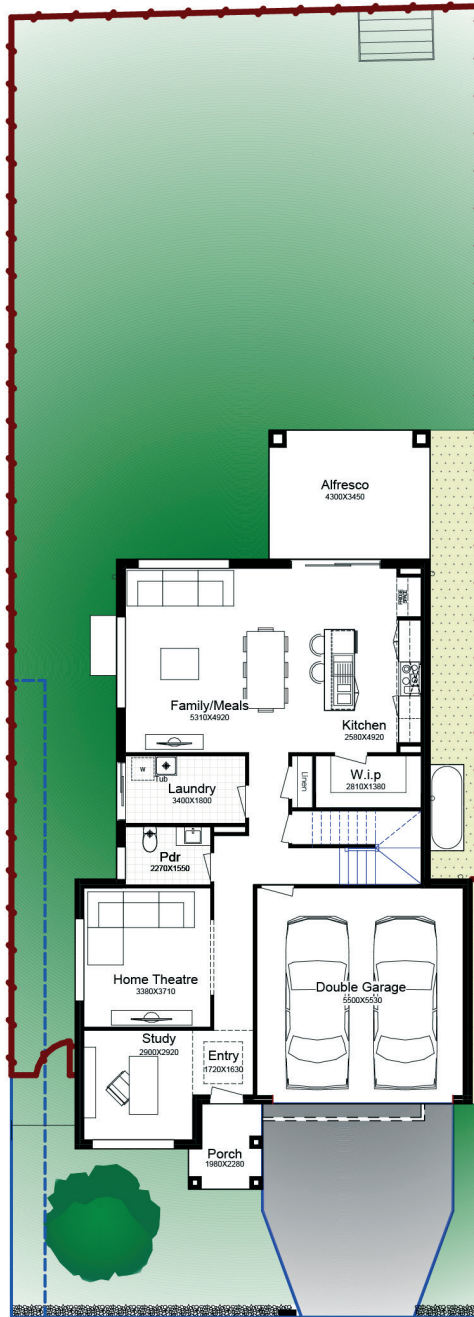

**\$422,000**

Home Price

**\$540,000**

Land Price

**\$962,000**

Home & Land Package

bed	bath	car
4	2.5	2

## Inclusions

- 2.0kW Solar System
- Ducted Air Conditioning
- 2450mm High Ceilings
- “Everyday Life” Brick Range
- Colorbond Roofing
- Hume Entry Door
- 90mm Frames
- Caesarstone Benchtops
- Caesarstone Vanities
- Tiled Splashback to Kitchen
- Double Bowl Drop Sink to Kitchen
- Westinghouse Appliances
- Quality Assurance Program
- 5 Star Customer Service
- Fixed BASIX and Site Costs
- Cold Water Point
- Driveway and Landscaping Included

Lot 6233

Lot size: 402.3m<sup>2</sup>

Sierra 16

**\$300,000**

Home Price

**\$495,000**

Land Price

**\$795,000**

Home & Land Package

bed	bath	car
3	2	1