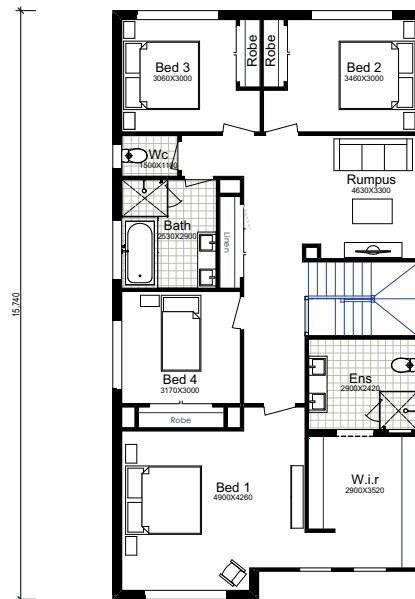

## Inclusions

- 2.0kW Solar System
- Ducted Air Conditioning
- 2450mm High Ceilings
- “Everyday Life” Brick Range
- Colorbond Roofing
- Hume Entry Door
- 90mm Frames
- Caesarstone Benchtops
- Caesarstone Vanities
- Tiled Splashback to Kitchen
- Double Bowl Drop Sink to Kitchen
- Westinghouse Appliances
- Quality Assurance Program
- 5 Star Customer Service
- Fixed BASIX and Site Costs
- Cold Water Point
- Driveway and Landscaping Included

Lot 6233

Lot size: 402.3m<sup>2</sup>

Sierra 16

**\$300,000**

Home Price

**\$495,000**

Land Price

**\$795,000**

Home & Land Package

bed	bath	car
3	2	1