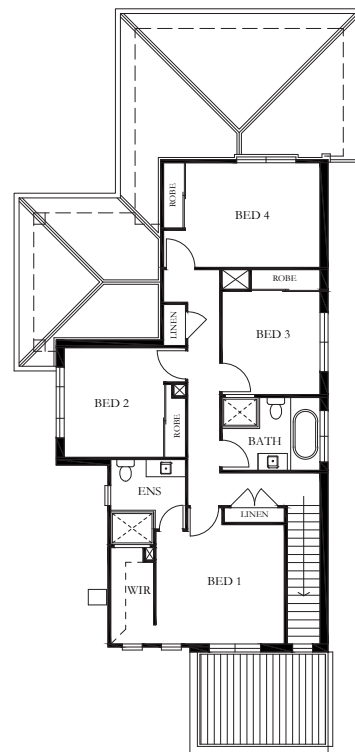

LOT 6077  
369.5m<sup>2</sup>

 CUSTOM FACADE  
WARATAH

Lot 6083 Lot size: 396.9m<sup>2</sup>

Custom with Kirra Facade

**\$334,900**

Home Price

**\$450,000**

Land Price

bed	bath	car
3	2	1