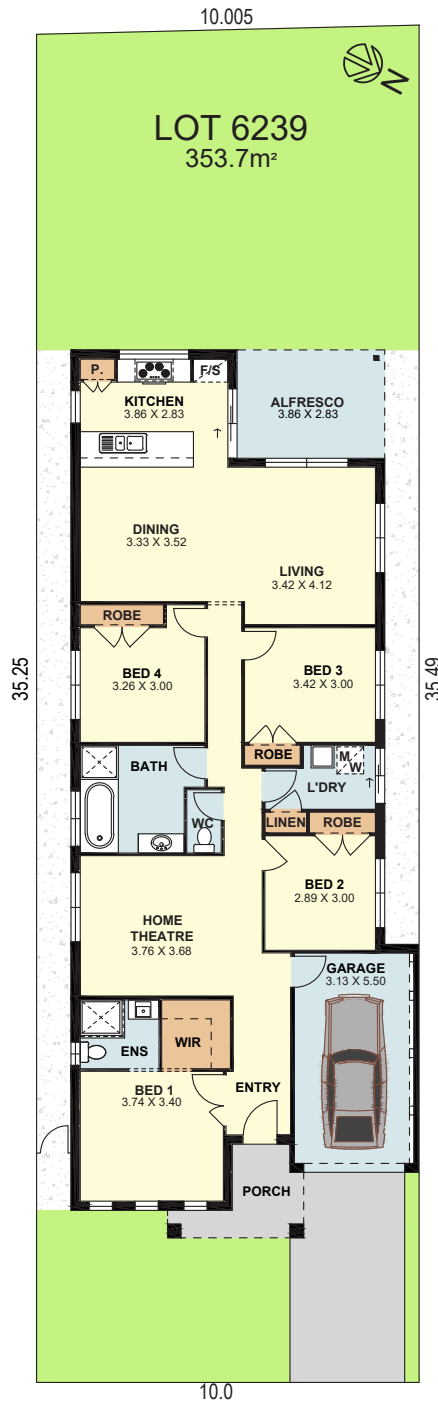

LOT 6077  
369.5m<sup>2</sup>

 CUSTOM FACADE  
WARATAH

Lot 6083 Lot size: 396.9m<sup>2</sup>

Custom with Kirra Facade

**\$334,900**

Home Price

**\$450,000**

Land Price

bed	bath	car
3	2	1

**\$344,900**

Home Price

**\$455,000**

Land Price

**\$799,900**

Home & Land Package

bed	bath	car
4	2	1

Lot 6243 Lot size: 343.5m<sup>2</sup>

Ellenbrook 24

**\$422,900**

Home Price

**\$470,000**

Land Price

**\$892,900**

Home & Land Package