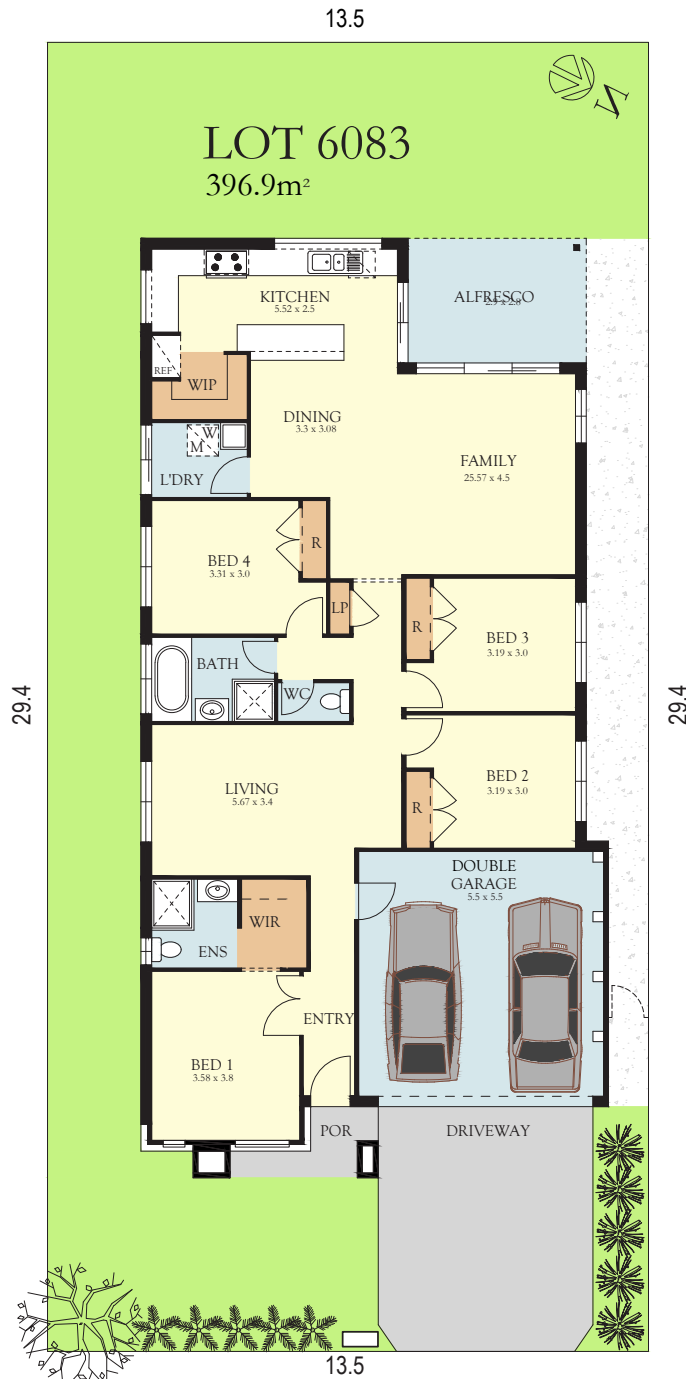

LOT 6077  
369.5m<sup>2</sup>

 CUSTOM FACADE  
WARATAH

Lot 6083 Lot size: 396.9m<sup>2</sup>

Custom with Kirra Facade

**\$334,900**

Home Price

**\$450,000**

Land Price

Lot 6238 Lot size: 356.1m<sup>2</sup>

Livingstone 16 Mk III

**\$328,900**

Home Price

**\$456,000**

Land Price

**\$784,900**

Home & Land Package

bed	bath	car
3	2	1