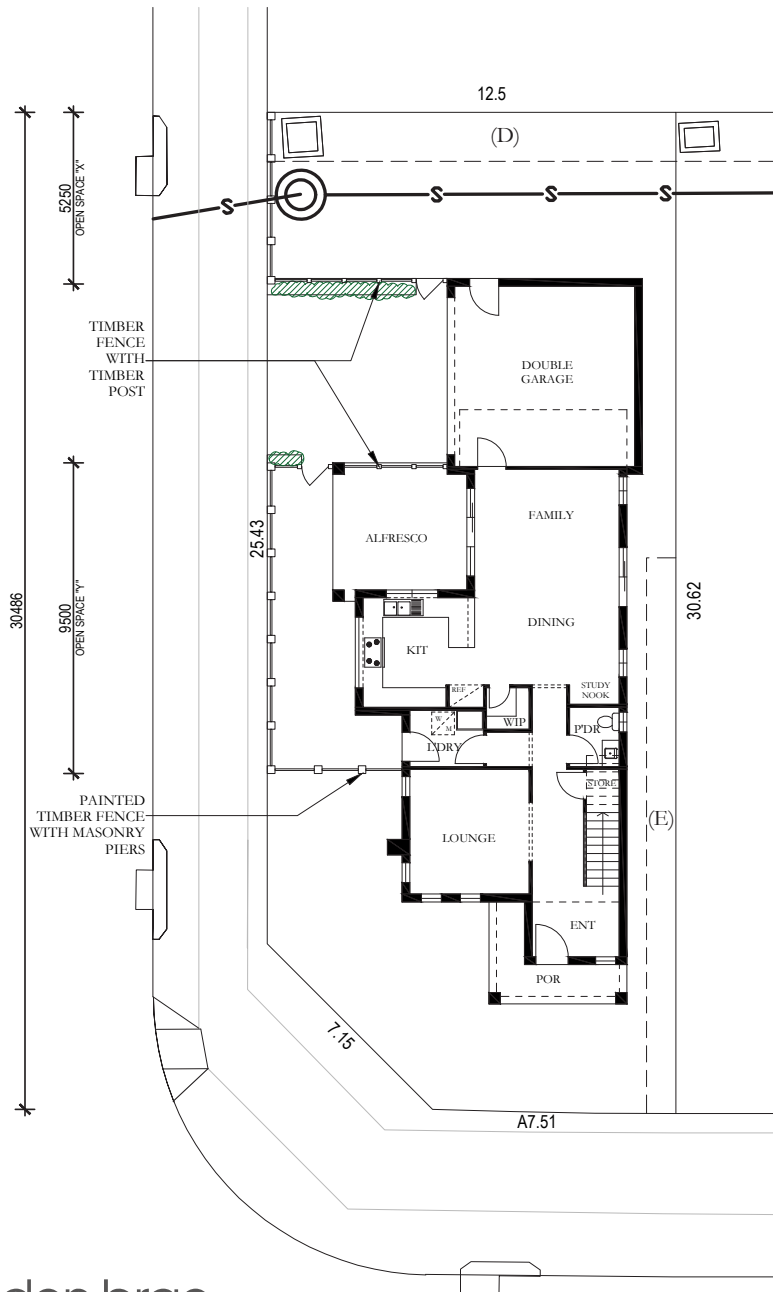

LOT 6077  
369.5m<sup>2</sup>

 CUSTOM FACADE  
WARATAH

Lot 6083 Lot size: 396.9m<sup>2</sup>

Custom with Kirra Facade

**\$334,900**

Home Price

**\$450,000**

Land Price