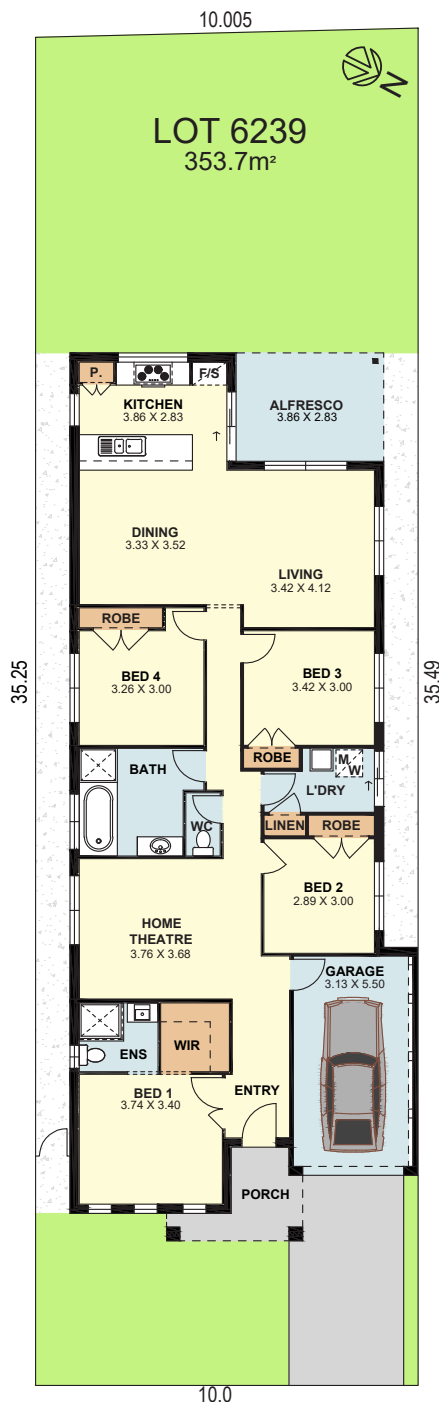

Lot 6238 Lot size: 356.1m²

Livingstone 16 Mk III

\$328,900

Home Price

\$456,000

Land Price

\$784,900

Home & Land Package

\$344,900

Home Price

\$455,000

Land Price

\$799,900

Home & Land Package

bed	bath	car
4	2	1

Inclusions

\$422,900

Home Price

\$485,000

Land Price

\$907,900

Home & Land Package

bed	bath	car
4	2.5	2

Inclusions