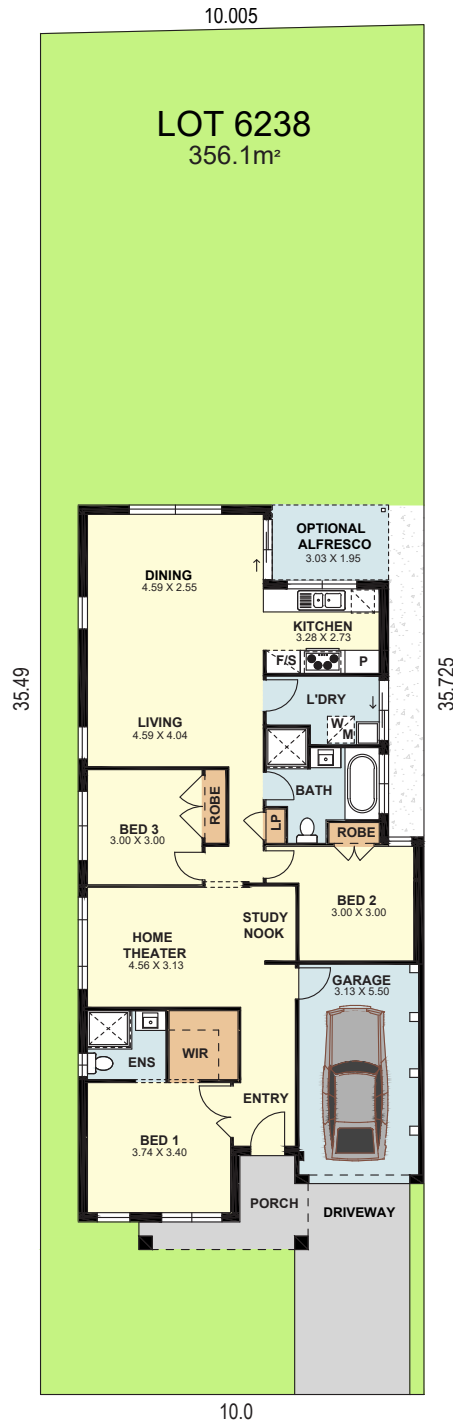

Lot 6238 Lot size: 356.1m²

Livingstone 16 Mk III

\$328,900

Home Price

\$456,000

Land Price

\$784,900

Home & Land Package

\$344,900

Home Price

\$455,000

Land Price

\$799,900

Home & Land Package

bed	bath	car
4	2	1

Inclusions